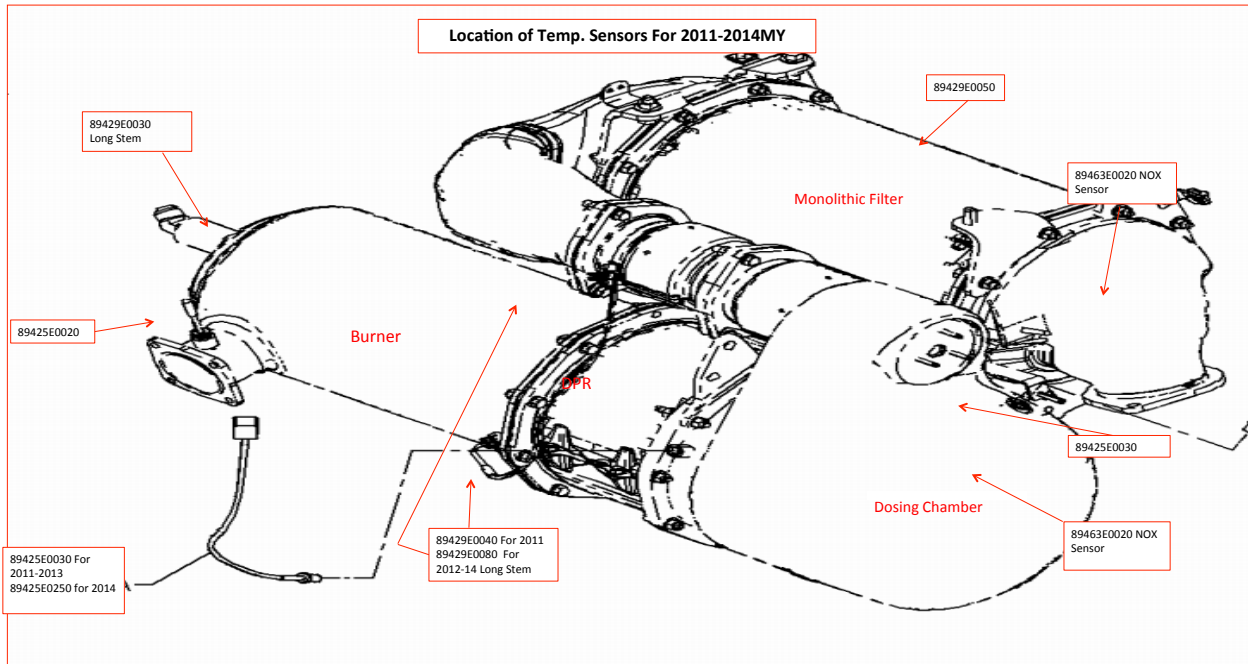

Temp. Sensor Location Diagram